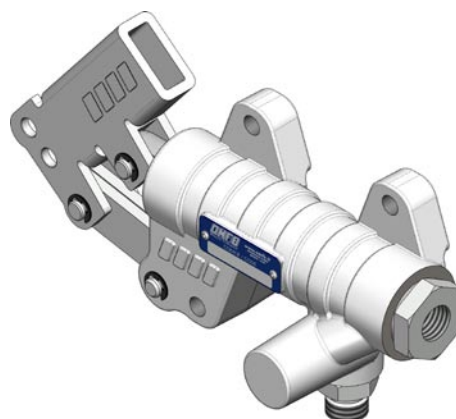

106-038-00163

106-038-10161

Hand pumps without tank PMSE 16

Hand pumps with simple effect activation wheter with drainage tap for simple effect installations or without tap for emergency installations. The body is in cast-iron with white galvanization and the stem is in chromate steel.

The order codes are the following:

- with valve : **106-038-00163**
 - without valve: **106-038-10161**
-] (link to webpage)

WITHOUT VALVE

WITH VALVE